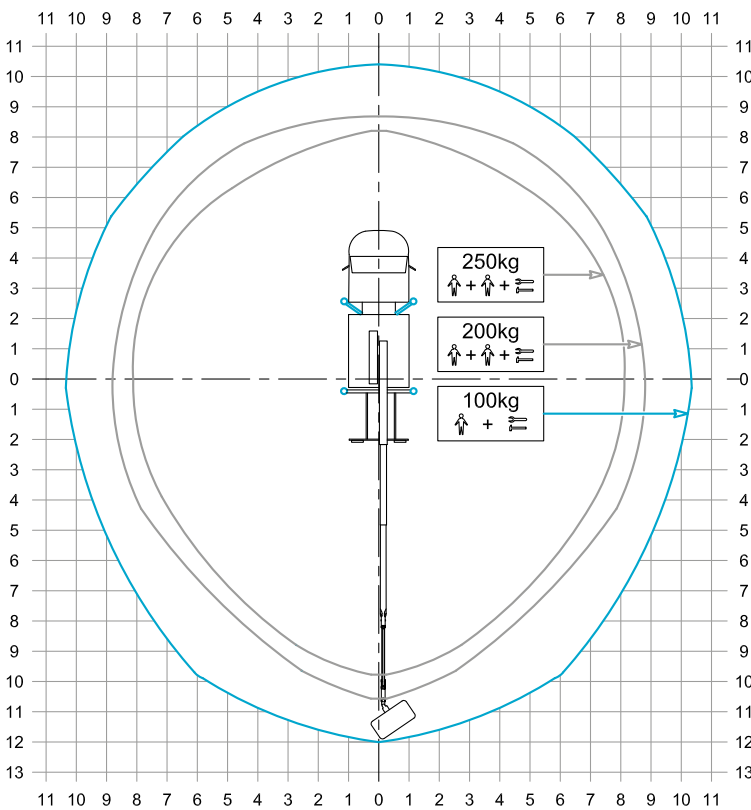

SPECIFICATION (PRELIMINARY)

CTEZETA 24 J

TECHNICAL DATA

- Double pantograph + telescopic arm with double extension +jib
- Pantograph movement with connecting rods
- Turret rotation $\pm 320^\circ$
- Simultaneous proportional electrohydraulic controls with acceleration and deceleration ramps for smoother maneuvering control
- Engine starting / stopping from the basket
- Automatic regulation of engine
- Non-slip aluminum floor
- Aluminum basket 1400x700x1100 mm
- Hydraulic rotation of the basket $90^\circ + 90^\circ$
- Leveling platform with master/slave system
- 4 narrow jacking hydraulic positioning stabilizers with ground contact sensors
- Stabilization with S3 Smart Stability System EVO
- CAN BUS electronic management system
- Load cell
- Hydraulic system powered by a gear pump installed on the vehicle power take-off
- PTO engagement buzzer
- Hour meter in the cabin
- 230 V AC CE electrical socket in the basket
- CE certification according to UNI EN 280: 2022

* outreach and height max values and repeatability can change within $\pm 3\%$ due to manufacturing variation and working condition.

OUTRIGGER FOOTPRINT

$\pm 320^\circ$

WORKING ENVELOPE

MAX STAB

MIN STAB

Product specifications are subject to change without notice or obligation. Technical features and drawings in this brochure are for illustrative purposes only. _ZETA 24 J - ed. 09/23