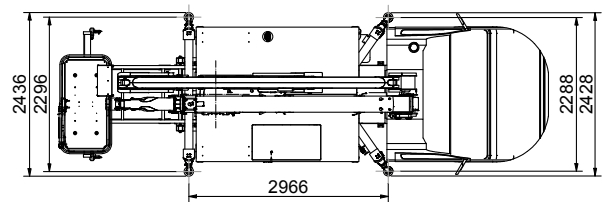

* outreach and height max values and repeatability can change within $\pm 3\%$ due to manufacturing variation and working condition.

OUTRIGGER FOOTPRINT

$\pm 320^\circ$

WORKING ENVELOPE

MAX STAB

MIN STAB

Product specifications are subject to change without notice or obligation. Technical features and drawings in this brochure are for illustrative purposes only. _ZETA 24 J - ed. 09/23