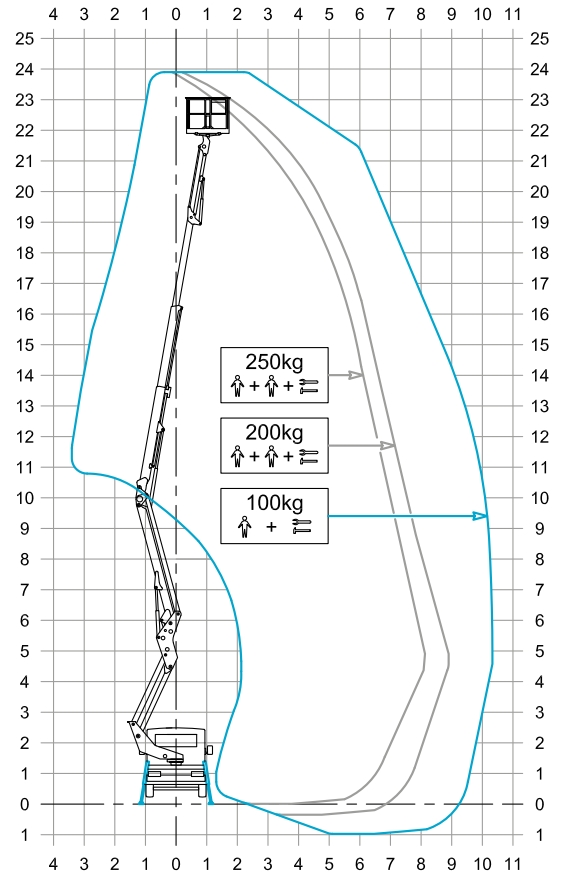

SPECIFICATION (PRELIMINARY)

CTEZETA 24 J

TECHNICAL DATA

- Double pantograph + telescopic arm with double extension +jib
- Pantograph movement with connecting rods
- Turret rotation $\pm 320^\circ$
- Simultaneous proportional electrohydraulic controls with acceleration and deceleration ramps for smoother maneuvering control
- Engine starting / stopping from the basket
- Automatic regulation of engine
- Non-slip aluminum floor
- Aluminum basket 1400x700x1100 mm
- Hydraulic rotation of the basket $90^\circ + 90^\circ$
- Leveling platform with master/slave system
- 4 narrow jacking hydraulic positioning stabilizers with ground contact sensors
- Stabilization with S3 Smart Stability System EVO
- CAN BUS electronic management system
- Load cell
- Hydraulic system powered by a gear pump installed on the vehicle power take-off
- PTO engagement buzzer
- Hour meter in the cabin
- 230 V AC CE electrical socket in the basket
- CE certification according to UNI EN 280: 2022

* outreach and height max values and repeatability can change within $\pm 3\%$ due to manufacturing variation and working condition.

OUTRIGGER FOOTPRINT

$\pm 320^\circ$

WORKING ENVELOPE

MAX STAB

MIN STAB

Product specifications are subject to change without notice or obligation. Technical features and drawings in this brochure are for illustrative purposes only. _ZETA 24 J - ed. 09/23