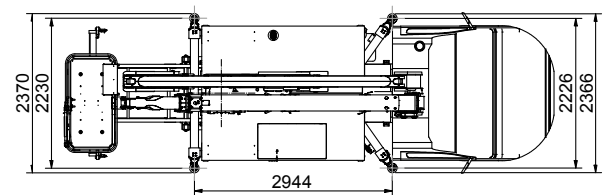

* outreach and height max values and repeatability can change within $\pm 3\%$ due to manufacturing variation and working condition.

OUTRIGGER FOOTPRINT

$\pm 320^\circ$

WORKING ENVELOPE

MAX STAB

MIN STAB

Product specifications are subject to change without notice or obligation. Technical features and drawings in this brochure are for illustrative purposes only. _ZETA 24 J - ed. 09/23