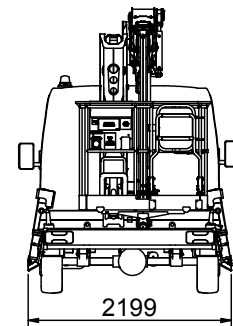

DIMENSIONS

CTE S.p.A.

Headquarter
Via Caproni 7
38068 Rovereto (TN)
Italy

Ph. +39 0464 485050
info@ctelift.com
www.ctelift.com

Factory

Loc. Terramatta 5
37010 Rivoli Ver. (VR)
Italy

Via E. Fermi 2
37010 Affi (VR)
Italy

CTE UK Ltd

Enderby Leicestershire - UK

CTE FRANCE Sas

Heillecourt - FR

CTE NA Corp

Willington - CT - USA