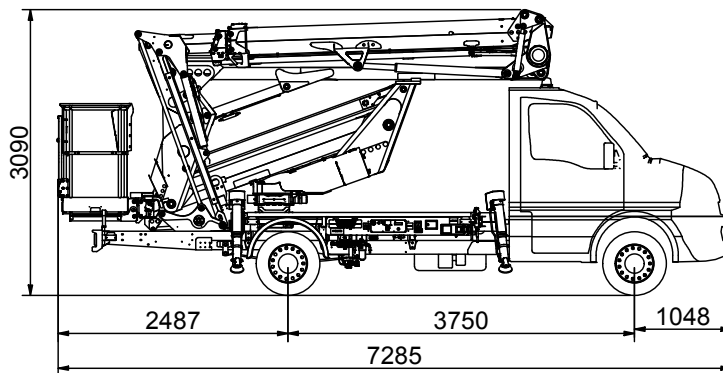

DIMENSIONS

CTE S.p.A.

Headquarter
Via Caproni 7
38068 Rovereto (TN)
Italy

Ph. +39 0464 485050
info@ctelift.com
www.ctelift.com

Factory

Loc. Terramatta 5
37010 Rivoli Ver. (VR)
Italy

Via E. Fermi 2
37010 Affi (VR)
Italy

CTE UK Ltd

Enderby Leicestershire - UK

CTE FRANCE Sas

Heillecourt - FR

CTE NA Corp

Willington - CT - USA